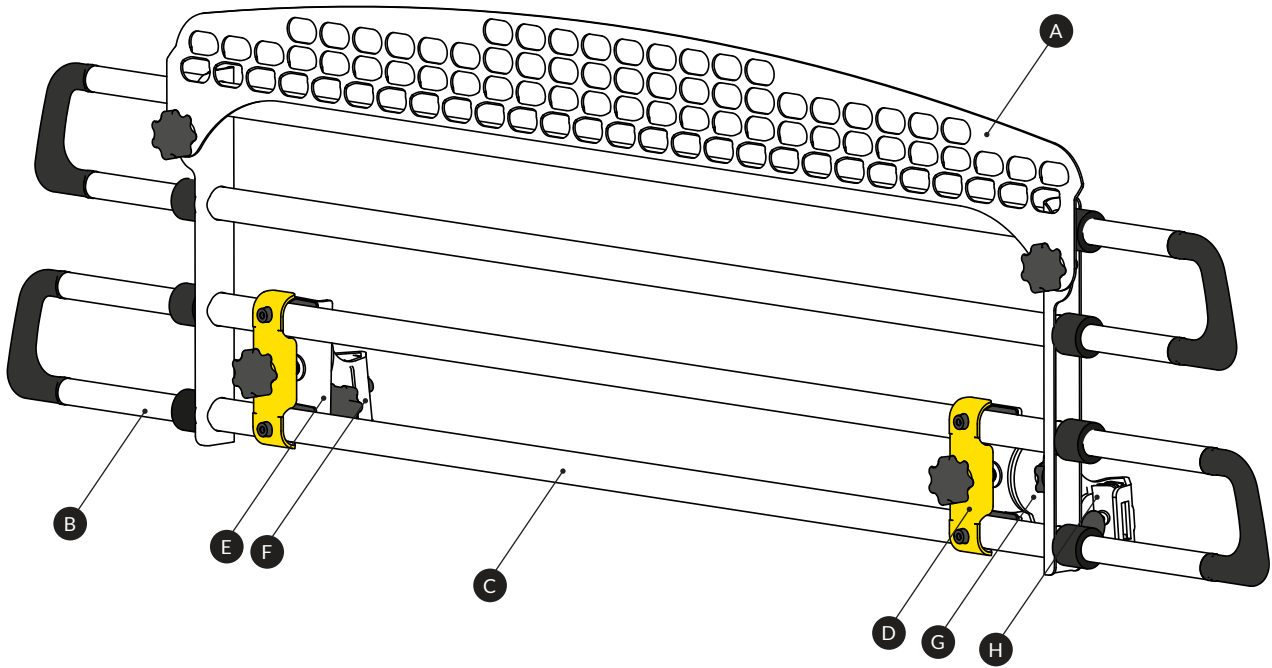

mimSAFE

www.mimsafe.se

ASSEMBLY INSTRUCTIONS

VARIOBARRIER

headrest small

A	F310E	1X
	Part no	No of items

B	F521	4X
	Part no	No of items

C	FS444	1X
	Part no	No of items

D	F310A	2X
	Part no	No of items

E	F310B	2X
	Part no	No of items

F	F310CL	1X
	Part no	No of items

G	F310CR	1X
	Part no	No of items

H	F310D	2X
	Part no	No of items

<p>M-R3015M8S 2X</p> 	<p>M-460641BF 2X</p>  <p>rubber</p>	<p>M-460641D 12X</p>  <p>rubber</p>	<p>M-460641AY 8X</p>  <p>rubber end caps</p>	<p>M-460641AL 8X</p>  <p>plastic end caps</p>
<p>M-R3015M835S 2X</p> 	<p>M-SR4025M820S 2X</p> 	<p>M-R3015M610S 2X</p> 	<p>M-VBM8x30S 2X</p> 	<p>M-VBM8x25S 2X</p> 

STEP
1

M-460641AY
8X

rubber end caps

STEP
2

M-460641AL
8X

plastic end caps

STEP
3

M-R3015M610S
2X

STEP
4

STEP
5

2X

2X

2X

M-460641D
12X

rubber

STEP
6