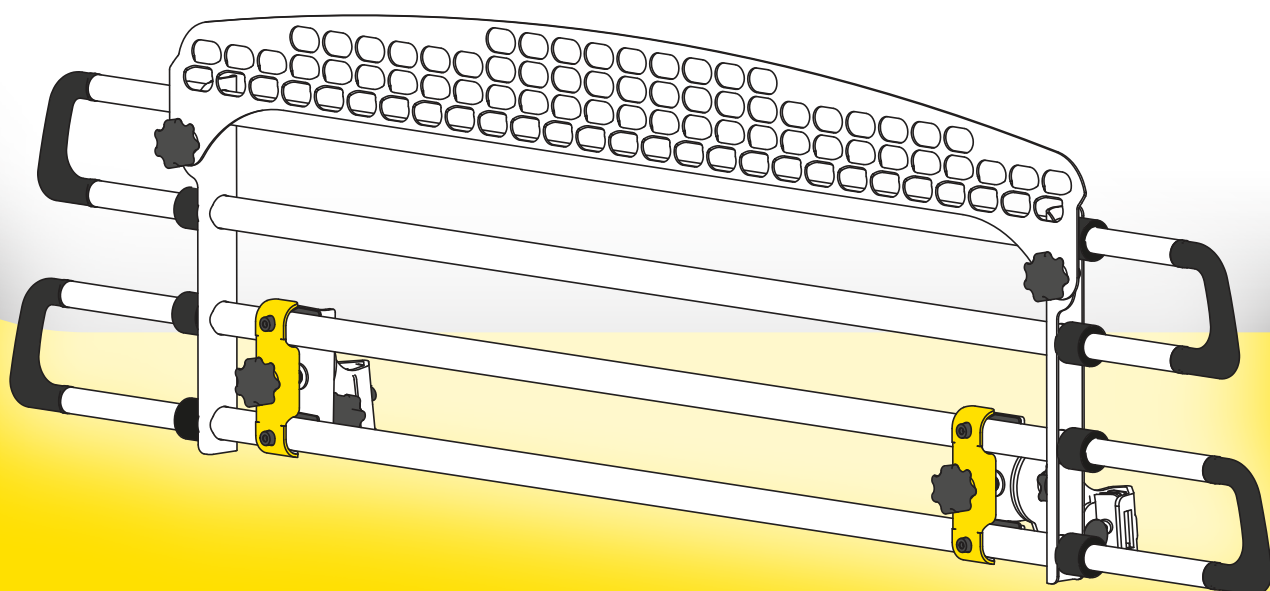

mimSAFE

www.mimsafe.se

ASSEMBLY INSTRUCTIONS

VARIOBARRIER

headrest small

A	F310E	1X
	Part no	No of items

B	F521	4X
	Part no	No of items

C	FS444	1X
	Part no	No of items

D	F310A	2X
	Part no	No of items

E	F310B	2X
	Part no	No of items

F	F310CL	1X
	Part no	No of items

G	F310CR	1X
	Part no	No of items

H	F310D	2X
	Part no	No of items

<p>M-R3015M8S 2X</p> 	<p>M-460641BF 2X</p>  <p>rubber</p>	<p>M-460641D 12X</p>  <p>rubber</p>	<p>M-460641AY 8X</p>  <p>rubber end caps</p>	<p>M-460641AL 8X</p>  <p>plastic end caps</p>
<p>M-R3015M835S 2X</p> 	<p>M-SR4025M820S 2X</p> 	<p>M-R3015M610S 2X</p> 	<p>M-VBM8x30S 2X</p> 	<p>M-VBM8x25S 2X</p> 

STEP
1

M-460641AY
8X

rubber end caps

STEP
2

M-460641AL
8X

plastic end caps

STEP
3

M-R3015M610S
2X

STEP
4

STEP
5

2X

2X

2X

M-460641D
12X

rubber

STEP
6